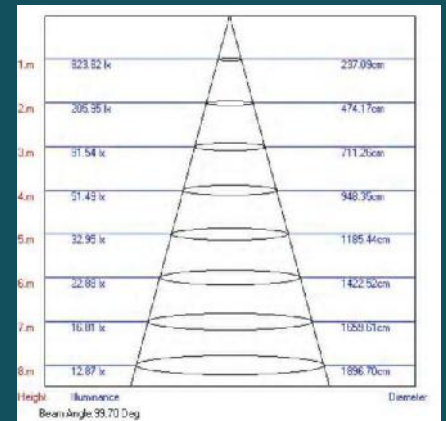

## Models

Watts	Part Number	Colour Temp	Frame	Cut-out	Dimensions
15W	LUM15CWCOW	5500K	White	160mm	D182mm x H119mm
15W	LUM15WWCOW	3000K	White	160mm	D182mm x H119mm
20W	LUM20CWCOW	5500K	White	175mm	D200mm x H121mm
20W	LUM20WWCOW	3000K	White	175mm	D200mm x H121mm
30W	LUM30CWCOW	5500K	White	203mm	D228mm x H131mm
30W	LUM30WWCOW	3000K	White	203mm	D228mm x H131mm

## Approximate Comparison Chart

2 x 13W CFL	15W LED COB
2 x 18W CFL	20W LED COB
2 x 26W CFL	30W LED COB

15W COB LED Lux Chart

20W COB LED Lux Chart

30W COB LED Lux Chart

Lux charts shown are for cool white colour temperatures