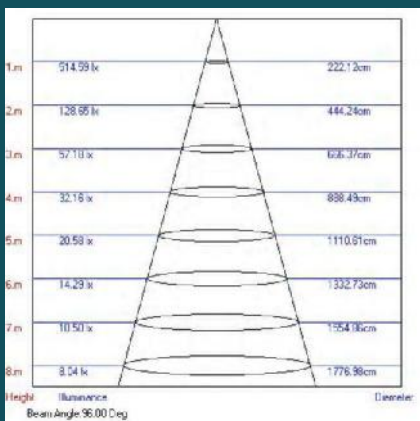

Approximate Comparison Chart

2 x 13W CFL	15W LED COB
2 x 18W CFL	20W LED COB
2 x 26W CFL	30W LED COB

15W COB LED Lux Chart