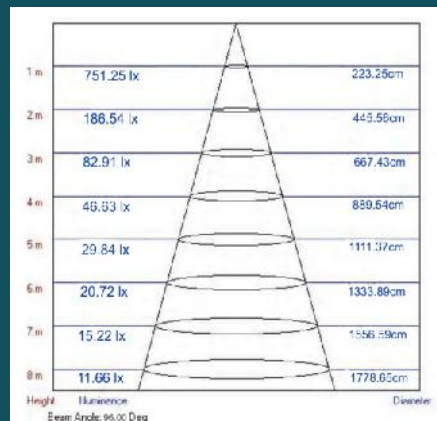

## Models

Watts	Part Number	Colour Temp	Frame	Cut-out	Dimensions
15W	LUM15CWCOW	5500K	White	160mm	D182mm x H119mm
15W	LUM15WWCOW	3000K	White	160mm	D182mm x H119mm
20W	LUM20CWCOW	5500K	White	175mm	D200mm x H121mm
20W	LUM20WWCOW	3000K	White	175mm	D200mm x H121mm
30W	LUM30CWCOW	5500K	White	203mm	D228mm x H131mm
30W	LUM30WWCOW	3000K	White	203mm	D228mm x H131mm

## Approximate Comparison Chart

2 x 13W CFL	15W LED COB
2 x 18W CFL	20W LED COB
2 x 26W CFL	30W LED COB

15W COB LED Lux Chart

20W COB LED Lux Chart

30W COB LED Lux Chart

Lux charts shown are for cool white colour temperatures